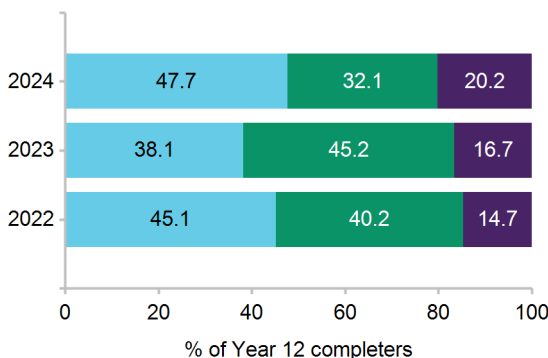

Next Step 2024 Post-School Destinations

Woodcrest State College

This is a summary of the post-school destinations of students from Woodcrest State College who completed Year 12 and gained a Senior Statement in 2023. The results are from the *Year 12 Completers Survey*, which is conducted approximately six months after students completed Year 12.

For more information about the survey visit the *Next Step* website www.qld.gov.au/nextstep. Regional and statewide reports will be available from October 2024.

82.6% response rate

109 out of 132 Year 12 completers from this school responded to the 2024 survey. Results may not be representative of all Year 12 completers at this school.

Post-school destinations

In 2024, 79.8% of Year 12 completers from Woodcrest State College were engaged in education, training or employment in the year after they completed school.

Of the 109 respondents, 47.7% continued in education and training. The most common study destination was bachelor degree.

A further 32.1% transitioned directly into paid employment only.

All Year 12 completers were assigned to a *main destination*. Respondents who were both studying and working are reported as being in education or training, including apprentices and trainees.

Engagement over time